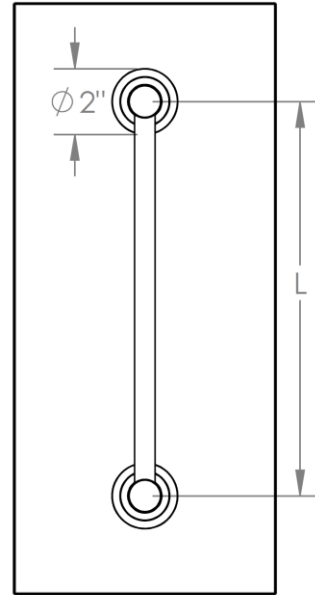

25-0.1-__DDP

Glass Mounted Double Door Pull
For use with 1/2" thick glass with Ø1/2" Holes

Model No.	Dimension of L
25-0.1-6DDP	6"
25-0.1-12DDP	12"
25-0.1-18DDP	18"
25-0.1A-DDP	24"

WATERMARK DESIGNS