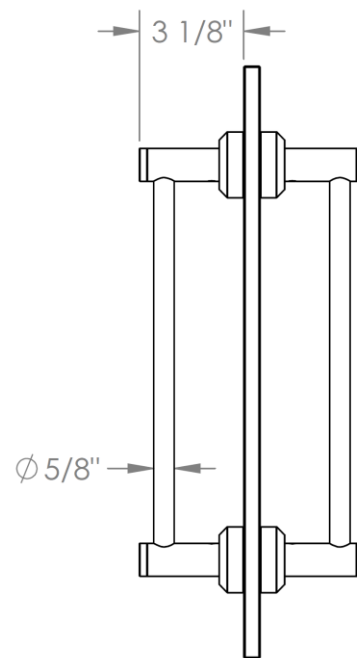

25-0.1-__DDP

Glass Mounted Double Door Pull
For use with 1/2" thick glass with Ø1/2" Holes

Model No.	Dimension of L
25-0.1-6DDP	6"
25-0.1-12DDP	12"
25-0.1-18DDP	18"
25-0.1A-DDP	24"

WATERMARK DESIGNS