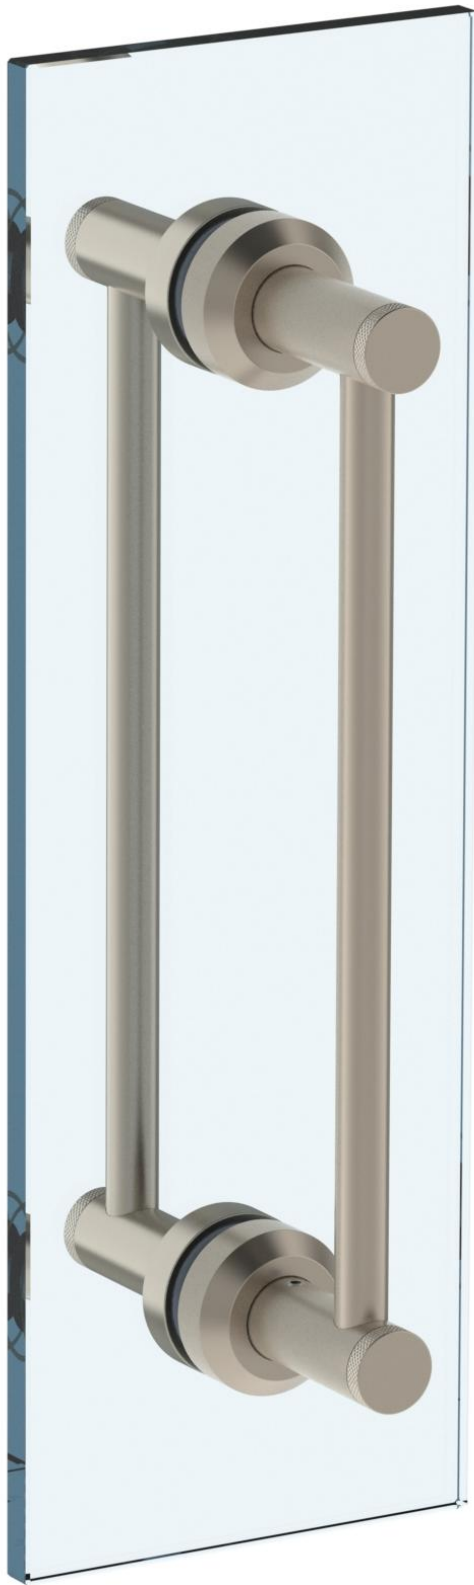

25-0.1-__DDP

Glass Mounted Double Door Pull
For use with 1/2" thick glass with Ø1/2" Holes

Model No.	Dimension of L
25-0.1-6DDP	6"
25-0.1-12DDP	12"
25-0.1-18DDP	18"
25-0.1A-DDP	24"

WATERMARK DESIGNS